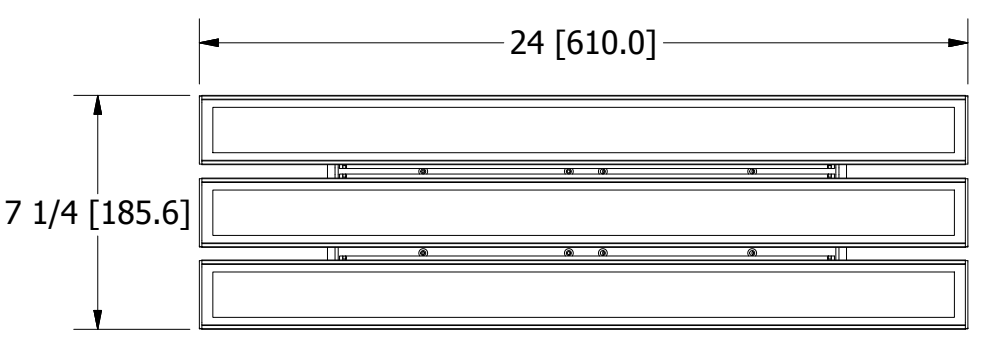

6 5 4 3 2 1

D D

C C

B B

A A

6 5 4 3 2 1

Drawn By : Leader Light

Scale 1:6

Product Name : LL SPORT P360-NA-O65

Order Code : LL SPORT P360-NA-O65

LEADER LIGHT
 M. Gorkeho 33
 SK - 052 01 Spišská Nova Ves
 Slovak Republic
 sales@leaderlight.sk
 www.leaderlight.eu