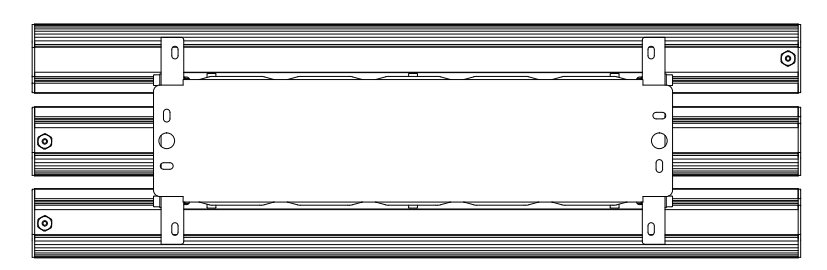

6 5 4 3 2 1

D D

C C

B B

A A

6 5 4 3 2 1

Drawn By : Leader Light

Scale 1:6

Product Name : LL SPORT P360-NA-O65

Order Code : LL SPORT P360-NA-O65

LEADER LIGHT
 M. Gorkeho 33
 SK - 052 01 Spišská Nova Ves
 Slovak Republic
 sales@leaderlight.sk
 www.leaderlight.eu