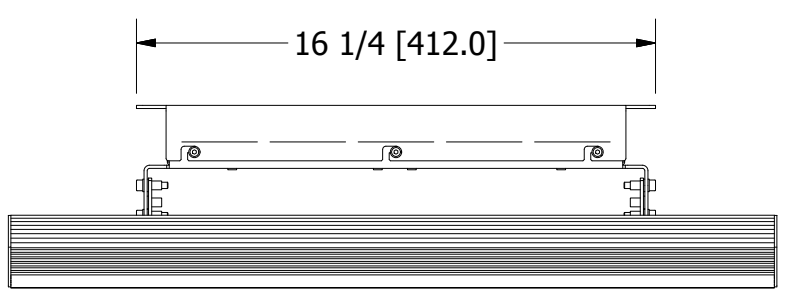

6 5 4 3 2 1

D D

C C

B B

A A

6 5 4 3 2 1

Drawn By : Leader Light

Scale 1:6

Product Name : LL SPORT P360-NA-O65

Order Code : LL SPORT P360-NA-O65

LEADER LIGHT
 M. Gorkeho 33
 SK - 052 01 Spišská Nova Ves
 Slovak Republic
 sales@leaderlight.sk
 www.leaderlight.eu