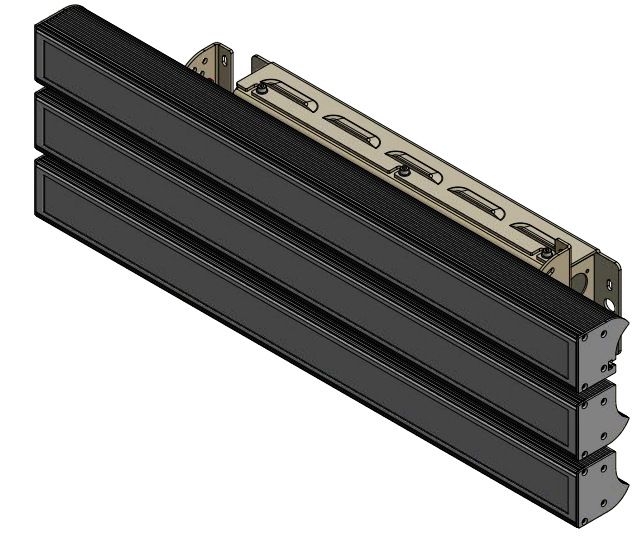

6 5 4 3 2 1

D D

C C

B B

A A

6 5 4 3 2 1

Drawn By : Leader Light

Scale 1:6

Product Name : LL SPORT P360-NA-O65

Order Code : LL SPORT P360-NA-O65

LEADER LIGHT
 M. Gorkeho 33
 SK - 052 01 Spišská Nova Ves
 Slovak Republic
 sales@leaderlight.sk
 www.leaderlight.eu