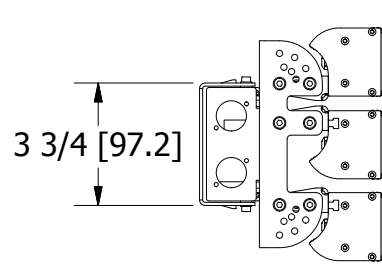

6 5 4 3 2 1

D D

C C

B B

A A

6 5 4 3 2 1

Drawn By : Leader Light

Scale 1:6

Product Name : LL SPORT P360-NA-O65

Order Code : LL SPORT P360-NA-O65

LEADER LIGHT
 M. Gorkeho 33
 SK - 052 01 Spišská Nova Ves
 Slovak Republic
 sales@leaderlight.sk
 www.leaderlight.eu