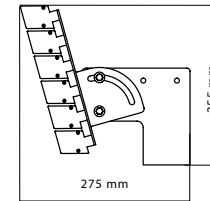

TECHNICAL SPECIFICATION

Electrical data	
Input voltage	90–305 V AC
Power	250 W
Max. inrush current	75 A, 240 V AC, 15 ms
Driver	Separate driver box

Light source	
Light source	120 x LED

Photometrical data	Optic	10 °	25 °	45 °	EL
	Beam angle	10 °	25 °	45 °	15 x 46 °
	Field angle	19 °	49 °	85 °	38 x 72 °

CCT	5.600 K or 3.200 K +/-200 K
CRI	Min. 90

Light technical data	
Lifespan	L70B20 100.000 hours
Efficiency	Min. 100 lm/W

Operation conditions	
Control	Standard: On/Off Optional: DMX, Wireless DMX, Wireless IQRF
IP rating	Outdoor: IP67 Indoor: IP43
Operation temperature	-30 °C to +45 °C Optional: +55 °C
Cooling	Conventional

Product data	
Color	Black
Material	Anodized aluminium

Packing information (preliminary info)	
Dimension of package	650 x 350 x 150 mm without driver
Weight	10 kg

Warranty	
Warranty	10 years / 50.000 hours

TECHNICAL DRAWING