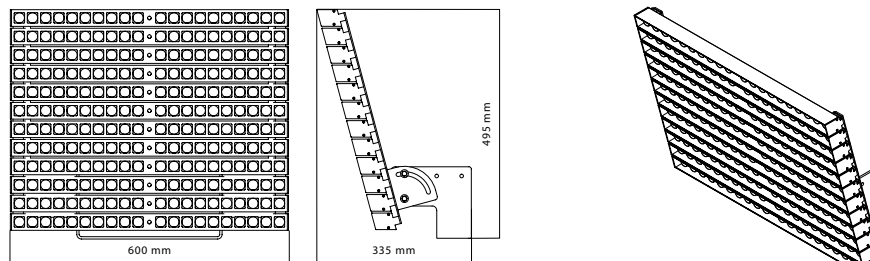

TECHNICAL SPECIFICATION

Electrical data	
Input voltage	90–305 V AC
Power	500 W
Max. inrush current	75 A, 240 V AC, 15 ms
Driver	Separate driver box

Light source	
Light source	240 x LED

Photometrical data	Optic	10 °	25 °	45 °	EL
	Beam angle	10 °	25 °	45 °	15 x 46 °
	Field angle	19 °	49 °	85 °	38 x 72 °

CCT	5.600 K or 3.200 K +/-200 K
CRI	Min. 90

Light technical data	
Lifespan	L70B20 100.000 hours
Efficiency	Min. 100 lm/W

Operation conditions	
Control	Standard: On/Off Optional: DMX, Wireless DMX, Wireless IQRF

IP rating	Outdoor: IP67 Indoor: IP43

Operation temperature	-30 °C to +45 °C Optional: +55 °C

Cooling	Conventional

Product data	
Color	Black
Material	Anodized aluminium

Packing information (preliminary info)	
Dimension of package	650 x 640 x 150 mm without driver
Weight	15 kg

Warranty	10 years / 50.000 hours

TECHNICAL DRAWING

DRIVER

Separate drivers	Nr. of luminaries			Input power	
	250 W	500 W	750 W	EU 50/60 Hz	US 50/60 Hz
1.500 W	6	3	2	400/240 V AC, 2 A	277/110 V AC, 4 A
3.000 W	12	6	4	400/240 V AC, 4 A	277/110 V AC, 8 A
6.000 W	24	12	8	400/240 V AC, 8 A	277/110 V AC, 16 A

ORDER CODES

LL SPORT 4K L1260-240-500W-010-56K-C90-BL
LL SPORT 4K L1260-240-500W-025-56K-C90-BL

LL SPORT 4K L1260-240-500W-045-56K-C90-BL
LL SPORT 4K L1260-240-500W-EL-56K-C90-BL

MOUNTING

Construction mounting 0 °

Construction mounting 75 °

Ceiling mounting 0 °

Ceiling mounting 75 °

PHOTOMETRY

■ -0 ° H   ■ -90 ° H