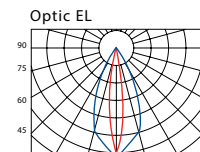

Construction mounting 75 °

Ceiling mounting 0 °

Ceiling mounting 75 °

PHOTOMETRY

■ -0 ° H ■ -90 ° H