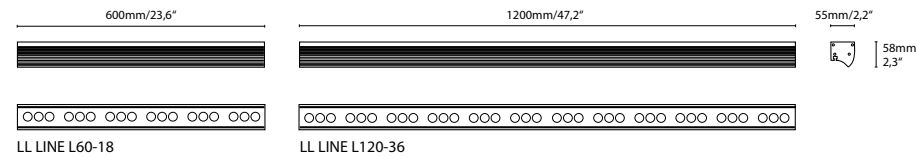

Photometrical data

Optic	Standard: 15 ° Optional: 30 °, 40 °, 60 °, EL 20 ° x 40 °, ASY
Light Colour	Single Chip RGB, AWB, AWN

Light technical data

Lifespan	50.000 hours
----------	--------------

Operation conditions

Color	Standard: SI - RAL9006
Material	Aluminium
Weight	LL LINE L60: 1,50 kg LL LINE L120: 2,00 kg

TECHNICAL DRAWING

ORDER CODES

LL LINE L60-18-25W-015-AWB-SC-I43-SI	LL LINE L120-36-50W-015-AWB-SC-I43-SI
LL LINE L60-18-25W-015-AWN-SC-I43-SI	LL LINE L120-36-50W-015-AWN-SC-I43-SI
LL LINE L60-18-25W-015-RGB-SC-I43-SI	LL LINE L120-36-50W-015-RGB-SC-I43-SI
LL LINE L60-18-25W-015-AWB-SC-O65-SI	
LL LINE L60-18-25W-015-AWN-SC-O65-SI	
LL LINE L60-18-25W-015-RGB-SC-O65-SI	