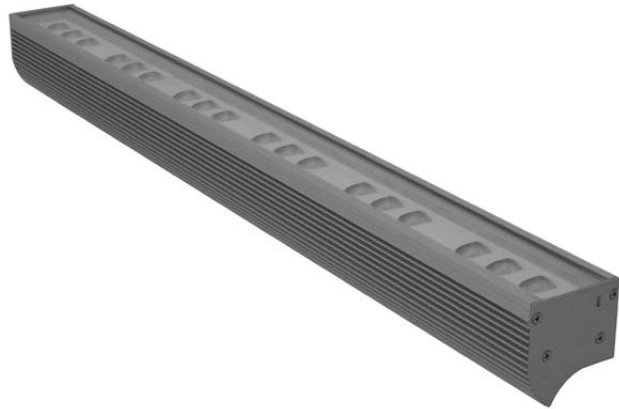

LL LINE Single Chip AWB/AWN/RGB

PRODUCT SHEET

Product variants

LL LINE L60-18-25W
LL LINE L120-36-50W

Decorative lighting

LL LINE L60/L120 Single Chip AWB/AWN/RGB is a linear color LED luminaire designed for architectural illumination.

It is ideal for multicolor floodlighting, wallwashing or creating decorative light lines.

It is special designed for high intensity color lighting.

For intensity and colour control is necessary connection with LL ARC DRIVER.

Features

- Color Single Chip LED technology
- Wide variety of optics
- Low power consumption, high total efficacy, long lifespan
- High energy savings and fast return of investment

Application

- Commercial and public halls
- Modern and historical buildings
- Shopping centers
- Museums, art galleries