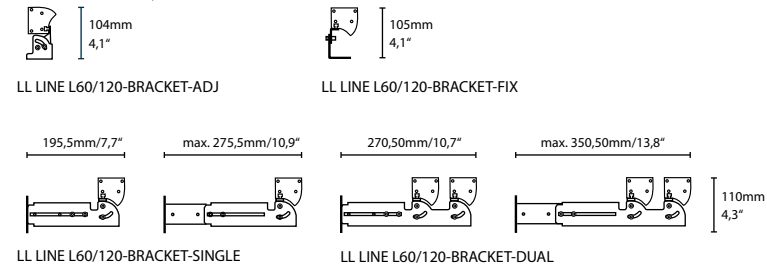

MOUNTING

The standard delivery with: