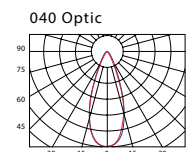

PHOTOMETRY