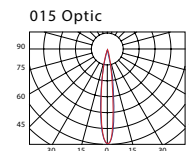

PHOTOMETRY