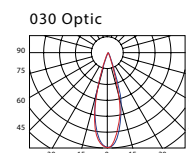

PHOTOMETRY