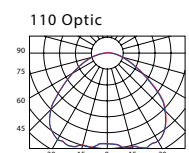

PHOTOMETRY