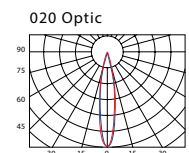

PHOTOMETRY