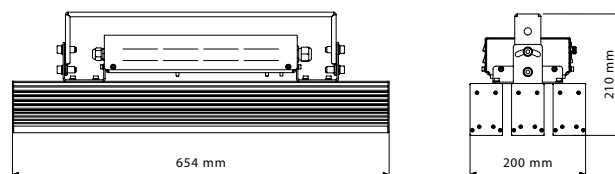

TECHNICAL SPECIFICATION

Electrical data	
Input voltage	220–240 V AC, 50–60 Hz
Power	180 W
Max. inrush current	53 A, 200 μs, 230 V AC
Driver	Included
Light source	
Light source	54 x LED
Exchangeable	no
Photometrical data	
Optic	Standard: 58 °
	Optional: 13 °, 18 °, 30 °, 38 °, 110 ° EL 12 x 46 °
CCT	Standard: 5.600 K
	Optional: 3.200 K
CRI	Standard: 80
	Optional: 90
Light technical data	
Lifespan	70.000 hours
Operation conditions	
Control	Standard: On / Off
	Optional: DALI
IP rating	Standard: IP20
	Optional: IP67
Operation temperature	Standard: -30 ° C to +40 ° C
	Optional: +50 ° C
Cooling	Conventional
Product data	
Color	Standard: Natural
	Optional: Black or RAL
Material	Anodized aluminium
Packing information (preliminary information)	
Dimension (box)	680 mm x 210 mm x 200 mm
Weight	14,20 kg

TECHNICAL DRAWING

OPTIONAL ELECTRONIC MODULE

LL ECO DALI DRIVER: additional electronic module for DALI control of the luminaire

ORDER CODES

LL HLBS O365-54-180W-015-56K-C80-I20-NA
LL HLBS O365-54-180W-020-56K-C80-I20-NA
LL HLBS O365-54-180W-030-56K-C80-I20-NA
LL HLBS O365-54-180W-040-56K-C80-I20-NA

LL HLBS O365-54-180W-060-56K-C80-I20-NA
LL HLBS O365-54-180W-110-56K-C80-I20-NA
LL HLBS O365-54-180W-EL1445-56K-C80-I20-NA