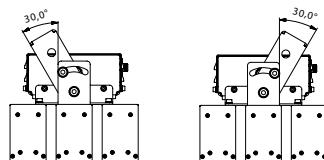

TECHNICAL SPECIFICATION

Electrical data	
Input voltage	220–240 V AC, 50–60 Hz
Power	180 W
Max. inrush current	53 A, 200 μs, 230 V AC
Driver	Included
Light source	
Light source	54 x LED
Exchangeable	no
Photometrical data	
Optic	Standard: 58 °
	Optional: 13 °, 18 °, 30 °, 38 °, 110 ° EL 12 x 46 °
CCT	Standard: 5.600 K
	Optional: 3.200 K
CRI	Standard: 80
	Optional: 90
Light technical data	
Lifespan	70.000 hours
Operation conditions	
Control	Standard: On / Off
	Optional: DALI
IP rating	Standard: IP20
	Optional: IP67
Operation temperature	Standard: -30 ° C to +40 ° C
	Optional: +50 ° C
Cooling	Conventional
Product data	
Color	Standard: Natural
	Optional: Black or RAL
Material	Anodized aluminium
Packing information (preliminary information)	
Dimension (box)	680 mm x 210 mm x 200 mm
Weight	14,20 kg

TECHNICAL DRAWING

OPTIONAL ELECTRONIC MODULE

LL ECO DALI DRIVER: additional electronic module for DALI control of the luminaire

ORDER CODES

LL HLBS O365-54-180W-015-56K-C80-I20-NA
LL HLBS O365-54-180W-020-56K-C80-I20-NA
LL HLBS O365-54-180W-030-56K-C80-I20-NA
LL HLBS O365-54-180W-040-56K-C80-I20-NA

LL HLBS O365-54-180W-060-56K-C80-I20-NA
LL HLBS O365-54-180W-110-56K-C80-I20-NA
LL HLBS O365-54-180W-EL1445-56K-C80-I20-NA

MOUNTING

PHOTOMETRY

■ -0 ° H ■ -90 ° H