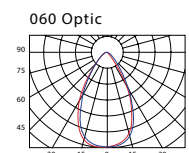

PHOTOMETRY