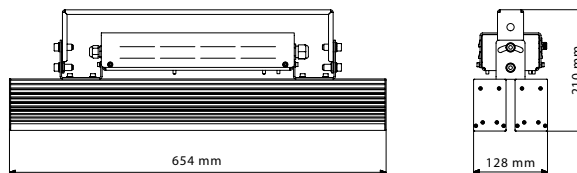

TECHNICAL SPECIFICATION

Electrical data	
Input voltage	220–240 V AC, 50–60 Hz
Power	120 W
Max. inrush current	53 A, 200 µs, 230 V AC
Driver	Included
Light source	
Light source	36 x LED
Exchangeable	no
Photometrical data	
Optic	Standard: 58 ° Optional: 13 °, 18 °, 30 °, 38 °, 110 ° EL 12 x 46 °
CCT	Standard: 4.000 K Optional: 3.000 K, 5.600 K
CRI	Standard: 80 Optional: 75,90
Light technical data	
Lifespan	75.000 hours
Operation conditions	
Control	Standard: On / Off Optional: DALI
IP rating	Standard: IP20 Optional: IP67
Operation temperature	Standard: -30 ° C to +40 ° C Optional: +50 ° C
Cooling	Conventional
Product data	
Color	Standard: Natural Optional: Black or RAL
Material	Anodized aluminium
Preliminary info	
Dimension (box)	680 mm x 150 mm x 200 mm
Weight	11,40 kg

TECHNICAL DRAWING

OPTIONAL ELECTRONIC MODULE

LL ECO DALI DRIVER: additional electronic module for DALI control of the luminaire

ORDER CODES

LL HLBS O265-36-120W-015-40K-C80-I20-NA
LL HLBS O265-36-120W-020-40K-C80-I20-NA
LL HLBS O265-36-120W-030-40K-C80-I20-NA
LL HLBS O265-36-120W-040-40K-C80-I20-NA

LL HLBS O265-36-120W-060-40K-C80-I20-NA
LL HLBS O265-36-120W-110-40K-C80-I20-NA
LL HLBS O265-36-120W-EL1445-40K-C80-I20-NA