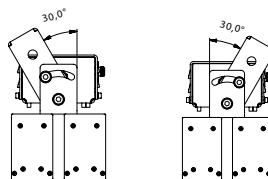

TECHNICAL SPECIFICATION

Electrical data	
Input voltage	220–240 V AC, 50–60 Hz
Power	120 W
Max. inrush current	53 A, 200 µs, 230 V AC
Driver	Included
Light source	
Light source	36 x LED
Exchangeable	no
Photometrical data	
Optic	Standard: 58 ° Optional: 13 °, 18 °, 30 °, 38 °, 110 ° EL 12 x 46 °
CCT	Standard: 4.000 K Optional: 3.000 K, 5.600 K
CRI	Standard: 80 Optional: 75,90
Light technical data	
Lifespan	75.000 hours
Operation conditions	
Control	Standard: On / Off Optional: DALI
IP rating	Standard: IP20 Optional: IP67
Operation temperature	Standard: -30 ° C to +40 ° C Optional: +50 ° C
Cooling	Conventional
Product data	
Color	Standard: Natural Optional: Black or RAL
Material	Anodized aluminium
Preliminary info	
Dimension (box)	680 mm x 150 mm x 200 mm
Weight	11,40 kg

TECHNICAL DRAWING

OPTIONAL ELECTRONIC MODULE

LL ECO DALI DRIVER: additional electronic module for DALI control of the luminaire

ORDER CODES

LL HLBS O265-36-120W-015-40K-C80-I20-NA
LL HLBS O265-36-120W-020-40K-C80-I20-NA
LL HLBS O265-36-120W-030-40K-C80-I20-NA
LL HLBS O265-36-120W-040-40K-C80-I20-NA

LL HLBS O265-36-120W-060-40K-C80-I20-NA
LL HLBS O265-36-120W-110-40K-C80-I20-NA
LL HLBS O265-36-120W-EL1445-40K-C80-I20-NA

MOUNTING

PHOTOMETRY

■ -0 ° H ■ -90 ° H